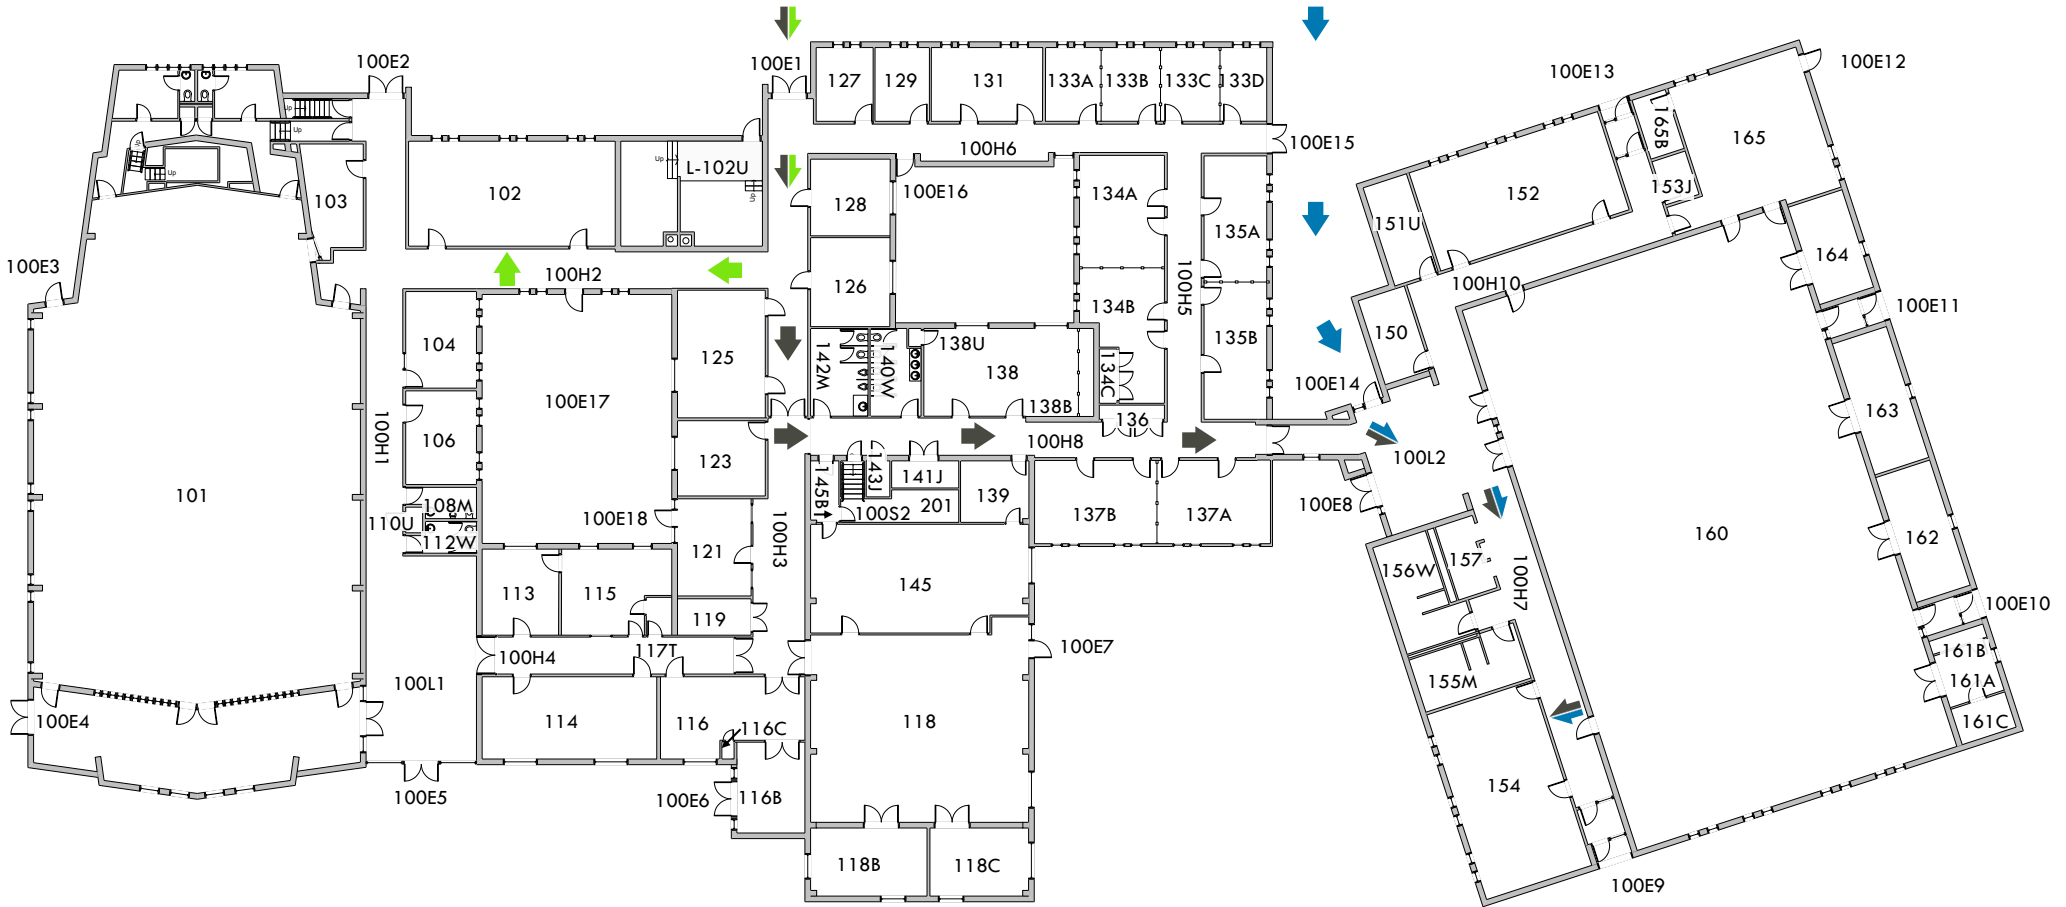

BETHEL BAPTIST CHURCH LOCATION NUMBERS

- Adults not dropping off children
- Adults dropping off children (ages 0-6th grade)
- Students (grades 7-12)

Flow of Traffic: 9 AM Arrival